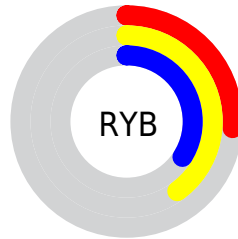

- Red (26%)
- Yellow (40%)
- Blue (34%)