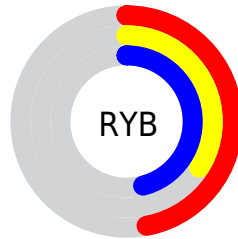

A 20% lighter version of the original color is  $61, 23.409, 327.119$ , and  $21, 23.558, 326.478$  is the 20% darker color. If you saturate the color by 10%, you get  $38, 31.580, 327.232$ , and if you desaturate by 10%, it is  $44, 14.918, 326.186$ .

# Distribution

Red (47%)

Green (34%)

Blue (46%)

Red (47%)

Yellow (34%)

Blue (46%)

Cyan (0%)