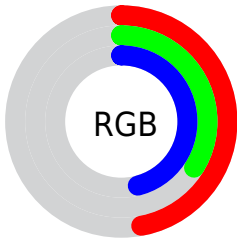

Distribution

Red (47%)

Green (34%)

Blue (46%)