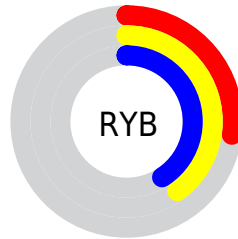

## Conversions Part 2

<b>Format</b>	<b>Color</b>
<b>RYB</b>	69, 101, 105
Decimal	4548938
CIELab	41.00, -19.98, 13.44
CIElCh	41, 24.083, 146.066
Yxy	11.8645, 0.3024, 0.4103
Android (android.graphics.Color)	4282739018 (0xFF45694A)
YUV	90.7020, -8.2341, -19.0327
Hunter-Lab	34.4449, -14.9696, 9.8093

# Details

The CIELCh color  $[41, 24.083, 146.066]$  is a dark color, and the websafe version is hex  $\#336633$ . A complement of this color would be  $[34, 24.124, 330.431]$ , and the grayscale version is  $[39, 0.005, 296.813]$ .

A 20% lighter version of the original color is  $[61, 23.594, 145.934]$ , and  $[21, 23.584, 146.110]$  is the 20% darker color. If you saturate the color by 10%, you get  $[40, 30.909, 145.104]$ , and if you desaturate by 10%, it is  $[42, 17.085, 146.905]$ .

# Distribution

Red (27%)

Green (41%)

Blue (29%)

Red (27%)

Yellow (40%)

Blue (41%)

Cyan (34%)