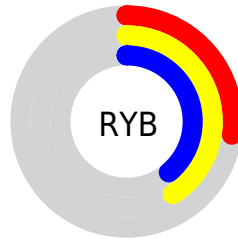

## Conversions Part 2

<b>Format</b>	<b>Color</b>
<b>RYB</b>	70, 104, 99
Decimal	4941894
CIELab	41.00, -17.97, 15.83
CIElCh	41, 23.952, 138.627
Yxy	11.8645, 0.3154, 0.4167
Android (android.graphics.Color)	4283131974 (0xFF4B6846)
YUV	91.4530, -10.5763, -14.4293
Hunter-Lab	34.4449, -13.7501, 10.9830

# Details

The CIELCh color **41, 23.952, 138.627** is a dark color, and the websafe version is hex **336633**. A complement of this color would be **34, 24.183, 321.779**, and the grayscale version is **39, 0.006, 296.813**.

A 20% lighter version of the original color is **61, 23.470, 138.613**, and **21, 24.265, 138.650** is the 20% darker color. If you saturate the color by 10%, you get **40, 31.135, 137.952**, and if you desaturate by 10%, it is **42, 16.627, 139.242**.

# Distribution

Red (29%)

Green (41%)

Blue (27%)

Red (27%)

Yellow (41%)

Blue (39%)

Cyan (28%)