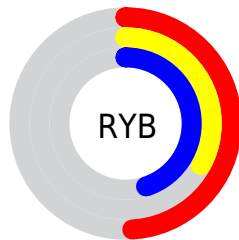

- Red (49%)
- Yellow (33%)
- Blue (45%)