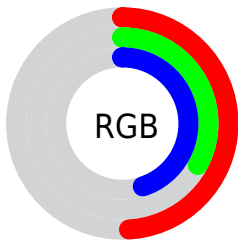

Distribution

- Red (49%)
- Green (33%)
- Blue (45%)