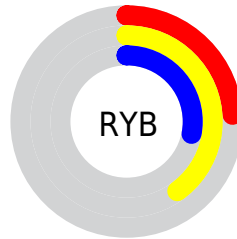

- Red (24%)
- Yellow (40%)
- Blue (28%)