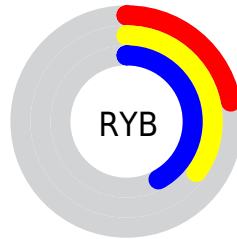

## Conversions Part 2

<b>Format</b>	<b>Color</b>
<b>RYB</b>	57, 90, 106
Decimal	3762768
CIELab	41.00, -23.21, 9.52
CIELCh	41, 25.088, 157.708
Yxy	11.8645, 0.2814, 0.3987
Android (android.graphics.Color)	4281952848 (0xFF396A50)
YUV	88.3850, -4.1338, -27.5246
Hunter-Lab	34.4449, -16.8881, 7.7294

# Details

The CIELCh color **41, 25.088, 157.708** is a dark color, and the websafe version is hex **336633**. A complement of this color would be **31, 26.155, 346.258**, and the grayscale version is **38, 0.005, 296.813**.

A 20% lighter version of the original color is **61, 25.381, 157.294**, and **21, 25.147, 157.347** is the 20% darker color. If you saturate the color by 10%, you get **40, 30.043, 156.423**, and if you desaturate by 10%, it is **42, 19.861, 158.847**.

# Distribution

- Red (22%)
- Green (42%)
- Blue (31%)

- Red (22%)
- Yellow (35%)
- Blue (42%)

- Cyan (46%)
- Magenta (0%)
- Yellow (24%)
- Black (58%)

- Cyan (77%)
- Magenta (58%)
- Yellow (68%)