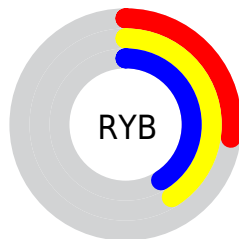

# Details

The CIELCh color **41, 25.555, 141.558** is a dark color, and the websafe version is hex **336633**. A complement of this color would be **35, 25.589, 325.317**, and the grayscale version is **39, 0.005, 296.813**.

A 20% lighter version of the original color is **61, 24.981, 141.576**, and **21, 25.882, 141.249** is the 20% darker color. If you saturate the color by 10%, you get **40, 33.001, 140.709**, and if you desaturate by 10%, it is **42, 17.916, 142.310**.

# Distribution

Red (28%)

Green (41%)

Blue (27%)

Red (27%)

Yellow (41%)

Blue (41%)

Cyan (32%)