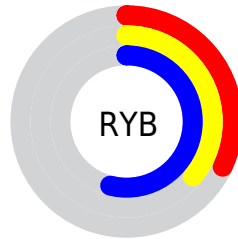

- Red (32%)
- Yellow (36%)
- Blue (54%)