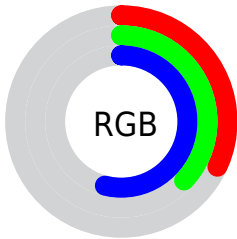

Distribution

- Red (32%)
- Green (37%)
- Blue (54%)