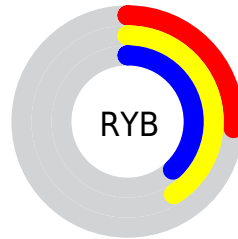

## Conversions Part 2

<b>Format</b>	<b>Color</b>
<b>RYB</b>	67, 104, 96
Decimal	4941891
CIELab	41.00, -18.50, 17.52
CIELCh	41, 25.484, 136.558
Yxy	11.8645, 0.3190, 0.4245
Android (android.graphics.Color)	4283131971 (0xFF4B6843)
YUV	91.1110, -11.8867, -14.1293
Hunter-Lab	34.4449, -14.0737, 11.7749

# Details

The CIELCh color  $41, 25.484, 136.558$  is a dark color, and the websafe version is hex  $336633$ . A complement of this color would be  $33, 25.907, 319.780$ , and the grayscale version is  $39, 0.006, 296.813$ .

A 20% lighter version of the original color is  $61, 25.413, 136.069$ , and  $21, 25.828, 136.409$  is the 20% darker color. If you saturate the color by 10%, you get  $40, 32.473, 135.952$ , and if you desaturate by 10%, it is  $42, 18.335, 137.127$ .

# Distribution

 Red (29%)

 Green (41%)

 Blue (26%)

 Red (26%)

 Yellow (41%)

 Blue (38%)

 Cyan (28%)