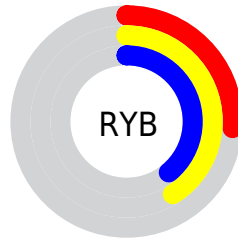

## Conversions Part 2

Format	Color
<a href="#">RYB</a>	<a href="#">66, 105, 99</a>
Decimal	<a href="#">4745538</a>
CIELab	<a href="#">41.00, -20.36, 18.23</a>
CIELCh	<a href="#">41, 27.327, 138.153</a>
Yxy	<a href="#">11.8645, 0.3158, 0.4307</a>
Android (android.graphics.Color)	<a href="#">4282935618 (0xFF486942)</a>
YUV	<a href="#">90.6870, -12.1707, -16.3885</a>
Hunter-Lab	<a href="#">34.4449, -15.1953, 12.0964</a>

# Details

The CIELCh color  $41, 27.327, 138.153$  is a dark color, and the websafe version is hex  $336633$ . A complement of this color would be  $33, 27.631, 321.764$ , and the grayscale version is  $39, 0.005, 296.813$ .

A 20% lighter version of the original color is  $61, 27.148, 137.723$ , and  $21, 27.687, 137.747$  is the 20% darker color. If you saturate the color by 10%, you get  $40, 34.438, 137.464$ , and if you desaturate by 10%, it is  $42, 20.018, 138.790$ .

# Distribution

Red (28%)

Green (41%)

Blue (26%)

Red (26%)

Yellow (41%)

Blue (39%)

Cyan (31%)