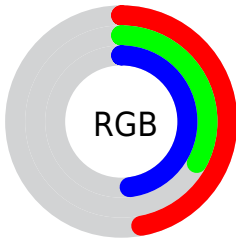

Distribution

- Red (47%)
- Green (33%)
- Blue (48%)