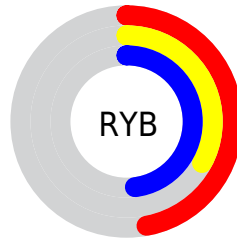

- Red (47%)
- Yellow (33%)
- Blue (48%)