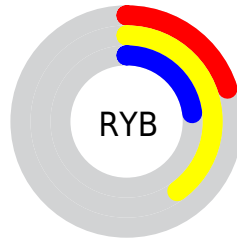

- Red (20%)
- Yellow (40%)
- Blue (23%)