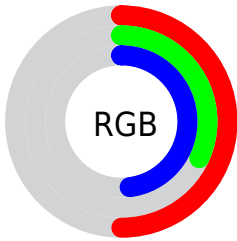

Distribution

- Red (50%)
- Green (32%)
- Blue (48%)