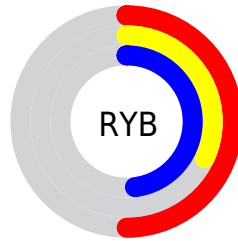

- Red (50%)
- Yellow (32%)
- Blue (48%)