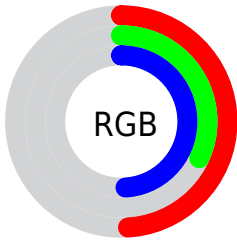

Distribution

Red (49%)

Green (32%)

Blue (49%)