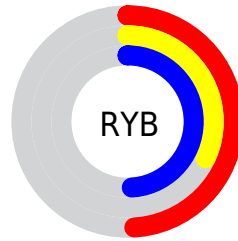

# Details

The CIELCh color  $41, 30.671, 326.219$  is a dark color, and the websafe version is hex  $996699$ . A complement of this color would be  $48, 30.688, 142.078$ , and the grayscale version is  $42, 0.006, 296.813$ .

A 20% lighter version of the original color is  $61, 30.856, 325.826$ , and  $21, 30.391, 326.175$  is the 20% darker color. If you saturate the color by 10%, you get  $38, 39.172, 326.698$ , and if you desaturate by 10%, it is  $44, 21.830, 325.711$ .

# Distribution

Red (49%)

Green (32%)

Blue (49%)

Red (49%)

Yellow (32%)

Blue (49%)

Cyan (0%)