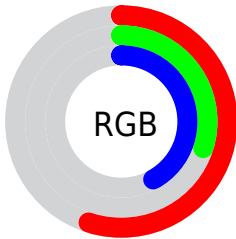

Distribution

Red (55%)

Green (30%)

Blue (42%)