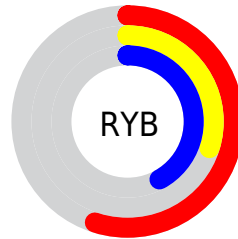

## Conversions Part 2

<b>Format</b>	<b>Color</b>
<b>R<sub>YB</sub></b>	140, 76, 106
Decimal	9194602
CIE <sub>Lab</sub>	41.00, 30.94, -5.39
CIE <sub>LCh</sub>	41, 31.411, 350.116
Yxy	11.8645, 0.3733, 0.2751
Android (android.graphics.Color)	4287384682 (0xFF8C4C6A)
YUV	98.5560, 3.6699, 36.3464
Hunter-Lab	34.4449, 23.1394, -1.9895

# Details

The CIELCh color **41, 31.411, 350.116** is a dark color, and the websafe version is hex **993366**. A complement of this color would be **54, 29.563, 160.824**, and the grayscale version is **42, 0.006, 296.813**.

A 20% lighter version of the original color is **61, 31.616, 350.077**, and **21, 31.551, 350.089** is the 20% darker color. If you saturate the color by 10%, you get **38, 37.817, 351.651**, and if you desaturate by 10%, it is **44, 24.592, 348.818**.

# Distribution

Red (55%)

Green (30%)

Blue (42%)

Red (55%)

Yellow (30%)

Blue (42%)

Cyan (0%)