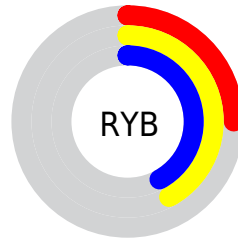

## Conversions Part 2

Format	Color
<a href="#">RYB</a>	<a href="#">64, 107, 107</a>
Decimal	<a href="#">4221760</a>
CIELab	<a href="#">41.00, -24.65, 19.53</a>
CIElCh	<a href="#">41, 31.445, 141.615</a>
Yxy	<a href="#">11.8645, 0.3073, 0.4440</a>
Android (android.graphics.Color)	<a href="#">4282411840 (0xFF406B40)</a>
YUV	<a href="#">89.2410, -12.4438, -22.1364</a>
Hunter-Lab	<a href="#">34.4449, -17.7225, 12.6699</a>

# Details

The CIELCh color **41, 31.445, 141.615** is a dark color, and the websafe version is hex **336633**. A complement of this color would be **33, 31.397, 326.489**, and the grayscale version is **38, 0.005, 296.813**.

A 20% lighter version of the original color is **61, 31.725, 141.420**, and **21, 31.480, 141.564** is the 20% darker color. If you saturate the color by 10%, you get **40, 38.783, 140.645**, and if you desaturate by 10%, it is **42, 23.776, 142.482**.

# Distribution

Red (25%)

Green (42%)

Blue (25%)

Red (25%)

Yellow (42%)

Blue (42%)

Cyan (40%)