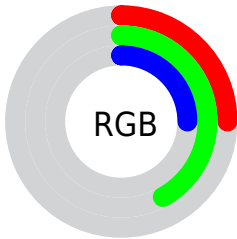

Distribution

Red (25%)

Green (42%)

Blue (25%)