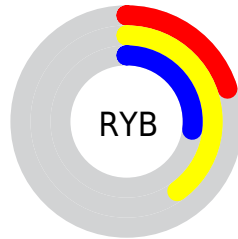

- Red (20%)
- Yellow (40%)
- Blue (27%)