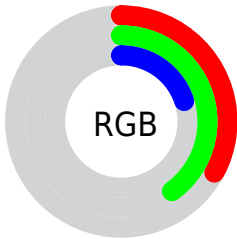

Distribution

- Red (33%)
- Green (40%)
- Blue (20%)