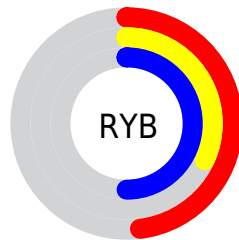

- Red (48%)
- Yellow (32%)
- Blue (50%)