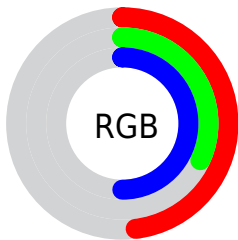

Distribution

- Red (48%)
- Green (32%)
- Blue (50%)