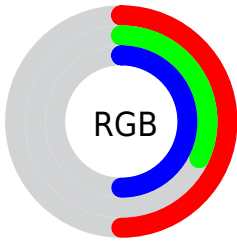

Distribution

- Red (50%)
- Green (32%)
- Blue (50%)