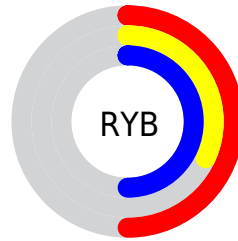

- Red (50%)
- Yellow (32%)
- Blue (50%)