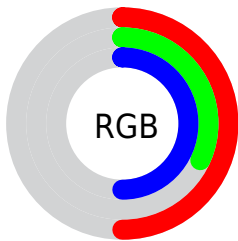

Distribution

- Red (50%)
- Green (32%)
- Blue (50%)