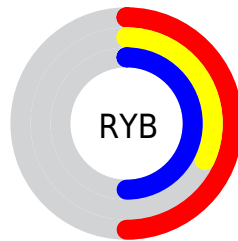

- Red (50%)
- Yellow (32%)
- Blue (50%)