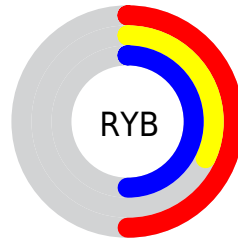

## Conversions Part 2

<b>Format</b>	<b>Color</b>
<b>R<sub>YB</sub></b>	127, 81, 127
Decimal	8343935
CIE <sub>Lab</sub>	41.00, 27.19, -18.12
CIE <sub>LCh</sub>	41, 32.673, 326.312
Yxy	11.8645, 0.3167, 0.2432
Android (android.graphics.Color)	4286534015 (0xFF7F517F)
YUV	99.9980, 13.3120, 23.6808
Hunter-Lab	34.4449, 19.7853, -12.8347

# Details

The CIELCh color  $41, 32.673, 326.312$  is a dark color, and the websafe version is hex  $996699$ . A complement of this color would be  $49, 32.701, 141.905$ , and the grayscale version is  $42, 0.006, 296.813$ .

A 20% lighter version of the original color is  $61, 32.976, 326.475$ , and  $21, 33.046, 326.396$  is the 20% darker color. If you saturate the color by 10%, you get  $38, 41.178, 326.784$ , and if you desaturate by 10%, it is  $44, 23.776, 325.808$ .

# Distribution

Red (50%)

Green (32%)

Blue (50%)

Red (50%)

Yellow (32%)

Blue (50%)

Cyan (0%)