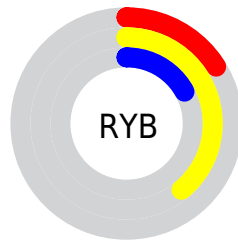

## Conversions Part 2

<b>Format</b>	<b>Color</b>
<b>R<sub>YB</sub></b>	41, 100, 43
Decimal	6448169
CIE <sub>Lab</sub>	41.00, -9.74, 32.58
CIE <sub>LCh</sub>	41, 34.003, 106.639
Yxy	11.8645, 0.3885, 0.4614
Android (android.graphics.Color)	4284638249 (0xFF626429)
YUV	92.6760, -25.4763, 4.6691
Hunter-Lab	34.4449, -8.5157, 17.4686

# Details

The CIELCh color **41, 34.003, 106.639** is a dark color, and the websafe version is hex **666633**. A complement of this color would be **20, 39.831, 299.327**, and the grayscale version is **39, 0.006, 296.813**.

A 20% lighter version of the original color is **61, 33.996, 107.069**, and **21, 30.939, 107.539** is the 20% darker color. If you saturate the color by 10%, you get **41, 38.795, 105.987**, and if you desaturate by 10%, it is **41, 28.723, 107.388**.

# Distribution

- Red (38%)
- Green (39%)
- Blue (16%)

- Red (16%)
- Yellow (39%)
- Blue (17%)

- Cyan (2%)
- Magenta (0%)
- Yellow (59%)
- Black (61%)

- Cyan (62%)
- Magenta (61%)
- Yellow (84%)