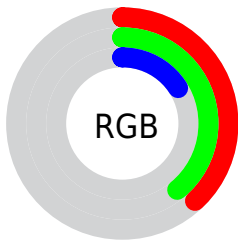

Distribution

- Red (38%)
- Green (39%)
- Blue (16%)