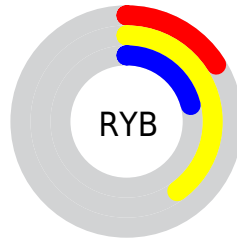

## Conversions Part 2

<b>Format</b>	<b>Color</b>
<b>R<sub>YB</sub></b>	41, 102, 54
Decimal	5858857
CIE <sub>Lab</sub>	41.00, -14.99, 32.22
CIE <sub>LCh</sub>	41, 35.537, 114.942
Yxy	11.8645, 0.3716, 0.4722
Android (android.graphics.Color)	4284048937 (0xFF596629)
YUV	91.1590, -24.7284, -1.8934
Hunter-Lab	34.4449, -11.8943, 17.3598

A 20% lighter version of the original color is  $61, 35.389, 114.676$ , and  $21, 32.167, 115.968$  is the 20% darker color. If you saturate the color by 10%, you get  $41, 40.506, 114.582$ , and if you desaturate by 10%, it is  $41, 30.072, 115.439$ .

# Distribution

Red (35%)

Green (40%)

Blue (16%)

Red (16%)

Yellow (40%)

Blue (21%)

Cyan (13%)