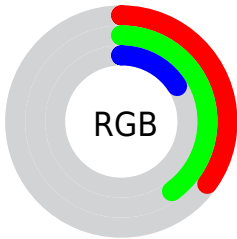

Distribution

Red (35%)

Green (40%)

Blue (16%)