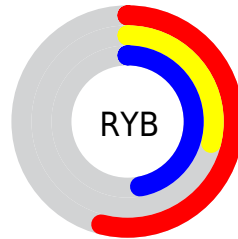

## Conversions Part 2

<b>Format</b>	<b>Color</b>
<b>R<sub>YB</sub></b>	138, 75, 121
Decimal	9063289
CIE <sub>Lab</sub>	41.00, 33.28, -14.60
CIE <sub>LCh</sub>	41, 36.341, 336.315
Yxy	11.8645, 0.3443, 0.2475
Android (android.graphics.Color)	4287253369 (0xFF8A4B79)
YUV	99.0810, 10.8061, 34.1320
Hunter-Lab	34.4449, 25.2698, -9.5794

# Details

The CIELCh color **41, 36.341, 336.315** is a dark color, and the websafe version is hex **996699**. A complement of this color would be **52, 36.087, 149.182**, and the grayscale version is **42, 0.006, 296.813**.

A 20% lighter version of the original color is **61, 35.987, 336.757**, and **21, 35.958, 336.481** is the 20% darker color. If you saturate the color by 10%, you get **38, 43.439, 337.156**, and if you desaturate by 10%, it is **44, 28.649, 335.533**.

# Distribution

Red (54%)

Green (29%)

Blue (47%)

Red (54%)

Yellow (29%)

Blue (47%)

Cyan (0%)