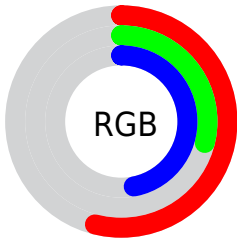

Distribution

Red (54%)

Green (29%)

Blue (47%)