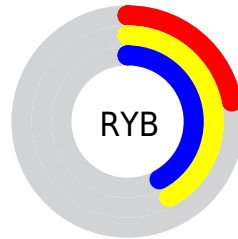

# Details

The CIELCh color **41, 36.955, 140.938** is a dark color, and the websafe version is hex **336633**. A complement of this color would be **32, 36.832, 326.799**, and the grayscale version is **37, 0.005, 296.813**.

A 20% lighter version of the original color is **61, 36.876, 140.741**, and **21, 36.872, 140.939** is the 20% darker color. If you saturate the color by 10%, you get **40, 44.014, 139.907**, and if you desaturate by 10%, it is **42, 29.420, 141.880**.

# Distribution

 Red (22%)

 Green (42%)

 Blue (22%)

 Red (22%)

 Yellow (42%)

 Blue (42%)

 Cyan (47%)

 Magenta (0%)

 Yellow (47%)

 Black (58%)

 Cyan (78%)

 Magenta (58%)

 Yellow (78%)