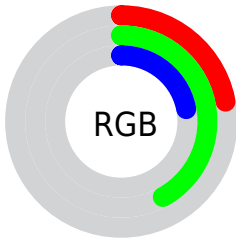

Distribution

Red (22%)

Green (42%)

Blue (22%)