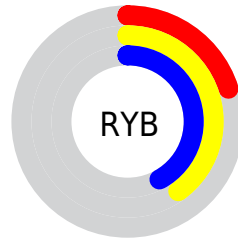

## Conversions Part 2

<b>Format</b>	<b>Color</b>
<b>RYB</b>	52, 101, 108
Decimal	3435580
CIELab	41.00, -29.76, 21.31
CIElCh	41, 36.606, 144.389
Yxy	11.8645, 0.2976, 0.4612
Android (android.graphics.Color)	4281625660 (0xFF346C3C)
YUV	85.7840, -12.7115, -29.6286
Hunter-Lab	34.4449, -20.6073, 13.4323

# Details

The CIELCh color **41, 36.606, 144.389** is a dark color, and the websafe version is hex **336633**. A complement of this color would be **31, 36.448, 331.586**, and the grayscale version is **37, 0.005, 296.813**.

A 20% lighter version of the original color is **61, 36.597, 144.284**, and **21, 36.082, 143.156** is the 20% darker color. If you saturate the color by 10%, you get **40, 42.941, 143.190**, and if you desaturate by 10%, it is **42, 29.844, 145.456**.

# Distribution

Red (20%)

Green (42%)

Blue (24%)

Red (20%)

Yellow (40%)

Blue (42%)

Cyan (52%)