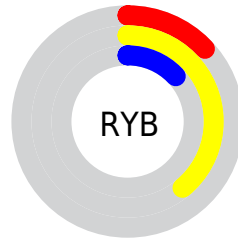

## Conversions Part 2

<b>Format</b>	<b>Color</b>
<b>R<sub>YB</sub></b>	33, 100, 33
Decimal	6579233
CIE Lab	41.00, -9.44, 36.68
CIE LCh	41, 37.873, 104.430
Yxy	11.8645, 0.3999, 0.4732
Android (android.graphics.Color)	4284769313 (0xFF646421)
YUV	92.3620, -29.2655, 6.6985
Hunter-Lab	34.4449, -8.3189, 18.6360

# Details

The CIELCh color  $41, 37.873, 104.430$  is a dark color, and the websafe version is hex  $666633$ . A complement of this color would be  $17, 45.863, 300.242$ , and the grayscale version is  $39, 0.006, 296.813$ .

A 20% lighter version of the original color is  $61, 38.138, 104.534$ , and  $21, 30.909, 106.520$  is the 20% darker color. If you saturate the color by 10%, you get  $41, 42.089, 103.811$ , and if you desaturate by 10%, it is  $41, 32.988, 105.165$ .

# Distribution

Red (39%)

Green (39%)

Blue (13%)

Red (13%)

Yellow (39%)

Blue (13%)

Cyan (0%)