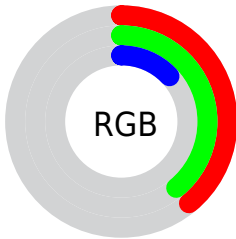

Distribution

Red (39%)

Green (39%)

Blue (13%)