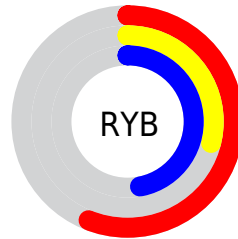

## Conversions Part 2

<b>Format</b>	<b>Color</b>
<b>R<sub>YB</sub></b>	142, 73, 120
Decimal	9324920
CIE <sub>Lab</sub>	41.00, 35.57, -13.80
CIE <sub>LCh</sub>	41, 38.155, 338.804
Yxy	11.8645, 0.3529, 0.2475
Android (android.graphics.Color)	4287515000 (0xFF8E4978)
YUV	98.9890, 10.3584, 37.7206
Hunter-Lab	34.4449, 27.3975, -8.8653

# Details

The CIELCh color  $41, 38.155, 338.804$  is a dark color, and the websafe version is hex  $996699$ . A complement of this color would be  $54, 37.706, 150.647$ , and the grayscale version is  $42, 0.006, 296.813$ .

A 20% lighter version of the original color is  $61, 37.875, 338.955$ , and  $21, 37.821, 339.406$  is the 20% darker color. If you saturate the color by 10%, you get  $38, 44.962, 339.789$ , and if you desaturate by 10%, it is  $44, 30.666, 337.914$ .

# Distribution

Red (56%)

Green (29%)

Blue (47%)

Red (56%)

Yellow (29%)

Blue (47%)

Cyan (0%)