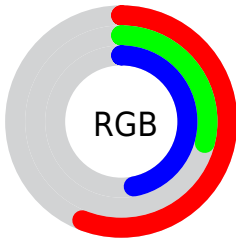

Distribution

Red (56%)

Green (29%)

Blue (47%)