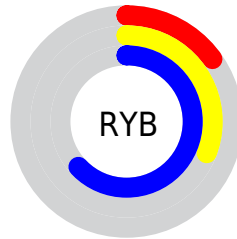

- Red (15%)
- Yellow (31%)
- Blue (63%)