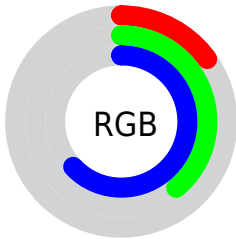

Distribution

- Red (15%)
- Green (39%)
- Blue (63%)