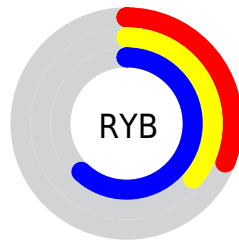

- Red (31%)
- Yellow (36%)
- Blue (62%)