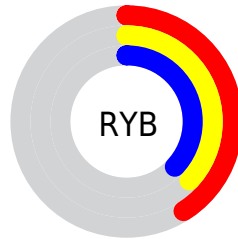

## Conversions Part 2

<b>Format</b>	<b>Color</b>
<a href="#">RYB</a>	<a href="#">105, 94, 95</a>
Decimal	<a href="#">6905439</a>
CIELab	<a href="#">41.00, 4.61, 1.03</a>
CIElCh	<a href="#">41, 4.721, 12.632</a>
Yxy	<a href="#">11.8645, 0.3284, 0.3268</a>
Android (android.graphics.Color)	<a href="#">4285095519</a> ( <a href="#">0xFF695E5F</a> )
YUV	<a href="#">97.4030, -1.1847, 6.6626</a>
Hunter-Lab	<a href="#">34.4449, 1.5095, 2.5684</a>

# Details

The CIELCh color  $41, 4.721, 12.632$  is a dark color, and the websafe version is hex  $666666$ . A complement of this color would be  $44, 4.482, 191.236$ , and the grayscale version is  $41, 0.006, 296.813$ .

A 20% lighter version of the original color is  $61, 4.753, 13.014$ , and  $21, 4.830, 12.406$  is the 20% darker color. If you saturate the color by 10%, you get  $38, 9.523, 13.614$ , and if you desaturate by 10%, it is  $44, 0.204, 10.293$ .

# Distribution

Red (41%)

Green (37%)

Blue (37%)

Red (41%)

Yellow (37%)

Blue (37%)

Cyan (0%)