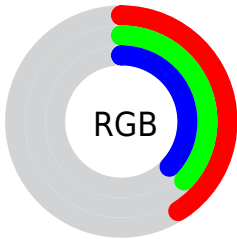

Distribution

Red (41%)

Green (37%)

Blue (37%)