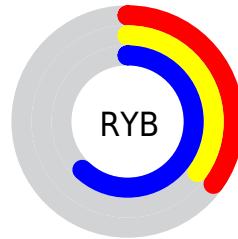

## Conversions Part 2

<b>Format</b>	<b>Color</b>
<b>R<sub>YB</sub></b>	89, 90, 158
Decimal	5855902
CIE <sub>Lab</sub>	41.00, 17.76, -37.18
CIE <sub>LCh</sub>	41, 41.205, 295.534
Yxy	11.8645, 0.2333, 0.1991
Android (android.graphics.Color)	4284045982 (0xFF595A9E)
YUV	97.4530, 29.8497, -7.4133
Hunter-Lab	34.4449, 11.7725, -34.1155

# Details

The CIELCh color  $41, 41.205, 295.534$  is a dark color, and the websafe version is hex  $666699$ . A complement of this color would be  $63, 36.913, 105.430$ , and the grayscale version is  $41, 0.006, 296.813$ .

A 20% lighter version of the original color is  $61, 41.150, 295.414$ , and  $21, 40.870, 295.285$  is the 20% darker color. If you saturate the color by 10%, you get  $36, 51.666, 297.506$ , and if you desaturate by 10%, it is  $46, 31.122, 293.802$ .

# Distribution

Red (35%)

Green (35%)

Blue (62%)

Red (35%)

Yellow (35%)

Blue (62%)

Cyan (44%)