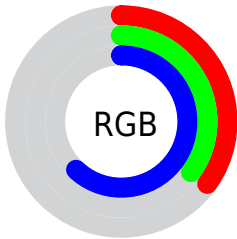

Distribution

Red (35%)

Green (35%)

Blue (62%)