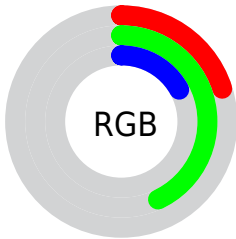

Distribution

Red (20%)

Green (43%)

Blue (17%)