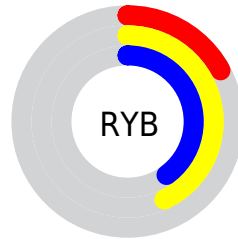

## Conversions Part 2

Format	Color
<a href="#">RYB</a>	<a href="#">44, 109, 101</a>
Decimal	<a href="#">3435820</a>
CIELab	<a href="#">41.00, -32.67, 30.21</a>
CIELCh	<a href="#">41, 44.497, 137.233</a>
Yxy	<a href="#">11.8645, 0.3127, 0.5047</a>
Android (android.graphics.Color)	<a href="#">4281625900</a> ( <a href="#">0xFF346D2C</a> )
YUV	<a href="#">84.5470, -19.9897, -28.5437</a>
Hunter-Lab	<a href="#">34.4449, -22.1875, 16.7251</a>

# Details

The CIELCh color  $41, 44.497, 137.233$  is a dark color, and the websafe version is hex  $336633$ . A complement of this color would be  $29, 44.807, 323.502$ , and the grayscale version is  $36, 0.005, 296.813$ .

A 20% lighter version of the original color is  $61, 44.269, 137.123$ , and  $21, 42.369, 137.083$  is the 20% darker color. If you saturate the color by 10%, you get  $41, 50.704, 136.488$ , and if you desaturate by 10%, it is  $42, 37.623, 138.010$ .

# Distribution

Red (20%)

Green (43%)

Blue (17%)

Red (17%)

Yellow (43%)

Blue (40%)

Cyan (52%)