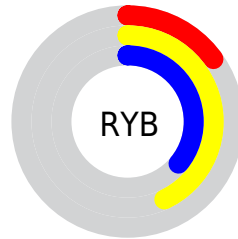

## Conversions Part 2

<b>Format</b>	<b>Color</b>
<b>R<sub>YB</sub></b>	39, 109, 91
Decimal	3763495
CIE <sub>Lab</sub>	41.00, -31.63, 32.99
CIE <sub>LCh</sub>	41, 45.705, 133.797
Yxy	11.8645, 0.3227, 0.5134
Android (android.graphics.Color)	4281953575 (0xFF396D27)
YUV	85.4720, -22.9107, -24.9699
Hunter-Lab	34.4449, -21.6304, 17.5923

# Details

The CIELCh color  $41, 45.705, 133.797$  is a dark color, and the websafe version is hex  $336633$ . A complement of this color would be  $26, 47.162, 319.456$ , and the grayscale version is  $36, 0.005, 296.813$ .

A 20% lighter version of the original color is  $61, 45.780, 133.930$ , and  $21, 42.093, 136.610$  is the 20% darker color. If you saturate the color by 10%, you get  $41, 51.432, 133.403$ , and if you desaturate by 10%, it is  $42, 39.286, 134.318$ .

# Distribution

Red (22%)

Green (43%)

Blue (15%)

Red (15%)

Yellow (43%)

Blue (36%)

Cyan (48%)