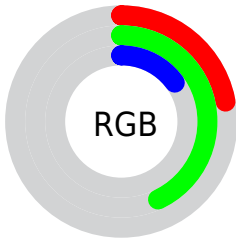

Distribution

Red (22%)

Green (43%)

Blue (15%)