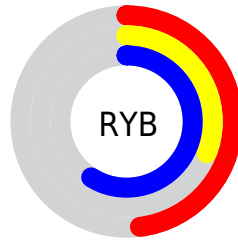

- Red (48%)
- Yellow (31%)
- Blue (59%)