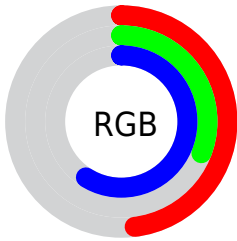

Distribution

- Red (48%)
- Green (31%)
- Blue (59%)