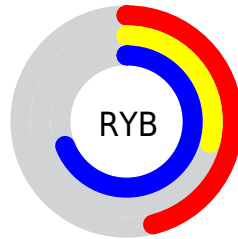

A 20% lighter version of the original color is **61, 61.249, 309.639**, and **21, 61.457, 309.498** is the 20% darker color. If you saturate the color by 10%, you get **36, 71.660, 310.139**, and if you desaturate by 10%, it is **46, 50.145, 308.940**.

# Distribution

Red (46%)

Green (29%)

Blue (69%)

Red (46%)

Yellow (29%)

Blue (69%)

Cyan (33%)