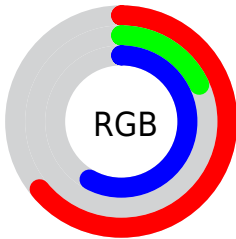

Distribution

- Red (64%)
- Green (18%)
- Blue (58%)