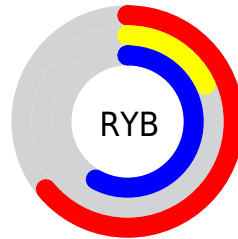

- Red (64%)
- Yellow (18%)
- Blue (58%)