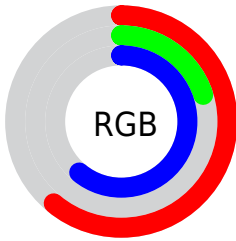

Distribution

- Red (61%)
- Green (20%)
- Blue (61%)