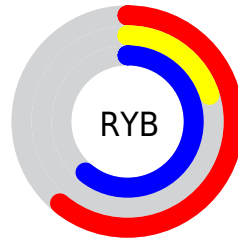

- Red (61%)
- Yellow (20%)
- Blue (61%)