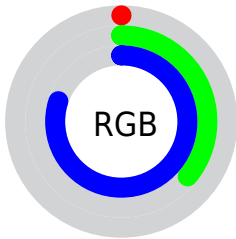

Distribution

- Red (0%)
- Green (36%)
- Blue (80%)