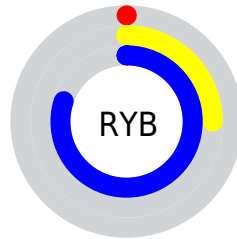

- Red (0%)
- Yellow (25%)
- Blue (80%)