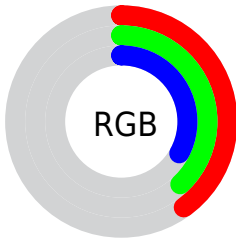

Distribution

Red (40%)

Green (38%)

Blue (33%)