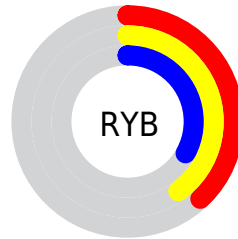

## Conversions Part 2

<b>Format</b>	<b>Color</b>
<a href="#">RYB</a>	<a href="#">96, 103, 85</a>
Decimal	<a href="#">6774869</a>
CIELab	<a href="#">41.00, 0.73, 7.29</a>
CIELCh	<a href="#">41, 7.323, 84.306</a>
Yxy	<a href="#">11.8645, 0.3397, 0.3542</a>
Android (android.graphics.Color)	<a href="#">4284964949</a> ( <a href="#">0xFF676055</a> )
YUV	<a href="#">96.8390, -5.8366, 5.4032</a>
Hunter-Lab	<a href="#">34.4449, -1.3198, 6.4636</a>

A 20% lighter version of the original color is  $[61, 6.948, 81.892]$ , and  $[21, 7.381, 84.491]$  is the 20% darker color. If you saturate the color by 10%, you get  $[40, 11.668, 83.078]$ , and if you desaturate by 10%, it is  $[42, 3.093, 85.497]$ .

# Distribution

Red (40%)

Green (38%)

Blue (33%)

Red (38%)

Yellow (40%)

Blue (33%)

Cyan (0%)