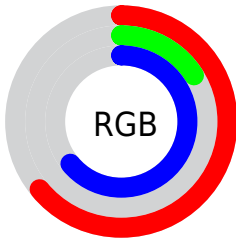

Distribution

- Red (64%)
- Green (16%)
- Blue (64%)