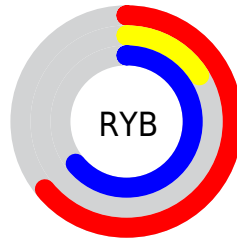

- Red (64%)
- Yellow (16%)
- Blue (64%)