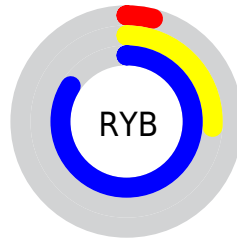

- Red (4%)
- Yellow (26%)
- Blue (84%)