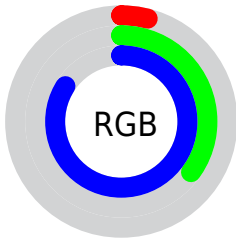

Distribution

- Red (4%)
- Green (35%)
- Blue (84%)