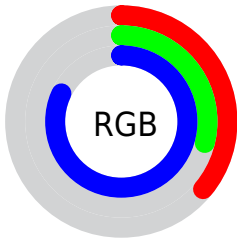

Distribution

- Red (36%)
- Green (29%)
- Blue (82%)