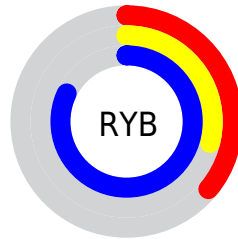

- Red (36%)
- Yellow (29%)
- Blue (82%)