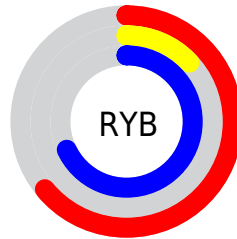

- Red (64%)
- Yellow (13%)
- Blue (68%)