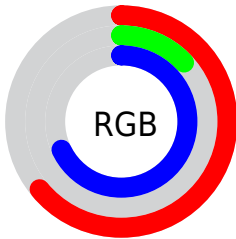

Distribution

- Red (64%)
- Green (13%)
- Blue (68%)