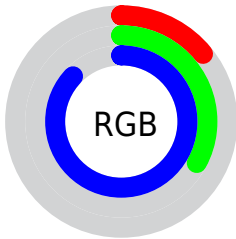

Distribution

- Red (14%)
- Green (33%)
- Blue (87%)