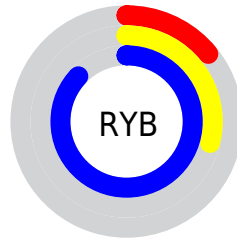

- Red (14%)
- Yellow (29%)
- Blue (87%)