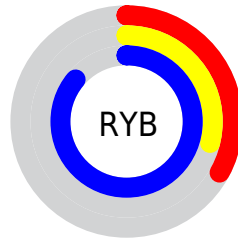

- Red (33%)
- Yellow (29%)
- Blue (86%)