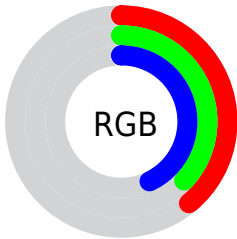

Distribution

Red (39%)

Green (37%)

Blue (43%)