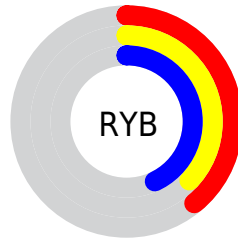

Details

The CIELCh color **41, 10.056, 305.324** is a dark color, and the websafe version is hex **666666**. A complement of this color would be **46, 9.818, 123.888**, and the grayscale version is **41, 0.006, 296.813**.

A 20% lighter version of the original color is **61, 10.523, 305.655**, and **21, 9.773, 305.057** is the 20% darker color. If you saturate the color by 10%, you get **37, 17.235, 305.906**, and if you desaturate by 10%, it is **45, 3.091, 304.789**.

Distribution

Red (39%)

Green (37%)

Blue (43%)

Red (39%)

Yellow (37%)

Blue (43%)

Cyan (9%)