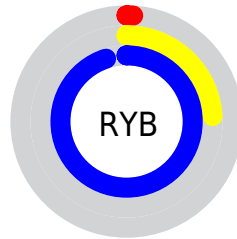

- Red (1%)
- Yellow (24%)
- Blue (95%)