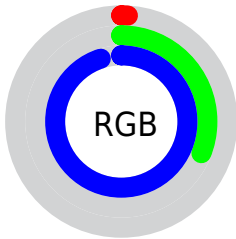

Distribution

- Red (1%)
- Green (31%)
- Blue (95%)