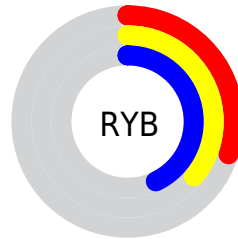

## Conversions Part 2

<b>Format</b>	<b>Color</b>
<b>R<sub>YB</sub></b>	77, 92, 110
Decimal	5073006
CIE <sub>Lab</sub>	42.00, -8.33, -6.60
CIE <sub>LCh</sub>	42, 10.623, 218.385
Yxy	12.5000, 0.2702, 0.3147
Android (android.graphics.Color)	4283263086 (0xFF4D686E)
YUV	96.6110, 6.6008, -17.1988
Hunter-Lab	35.3553, -7.6847, -2.8966

# Details

The CIELCh color **42, 10.623, 218.385** is a dark color, and the websafe version is hex **336666**. A complement of this color would be **38, 12.945, 37.374**, and the grayscale version is **41, 0.006, 296.813**.

A 20% lighter version of the original color is **62, 10.667, 220.314**, and **22, 10.435, 216.690** is the 20% darker color. If you saturate the color by 10%, you get **41, 13.625, 219.031**, and if you desaturate by 10%, it is **43, 7.323, 217.930**.

# Distribution

Red (30%)

Green (41%)

Blue (43%)

Red (30%)

Yellow (36%)

Blue (43%)

Cyan (30%)