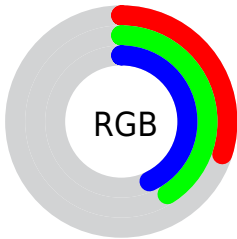

Distribution

Red (30%)

Green (41%)

Blue (43%)